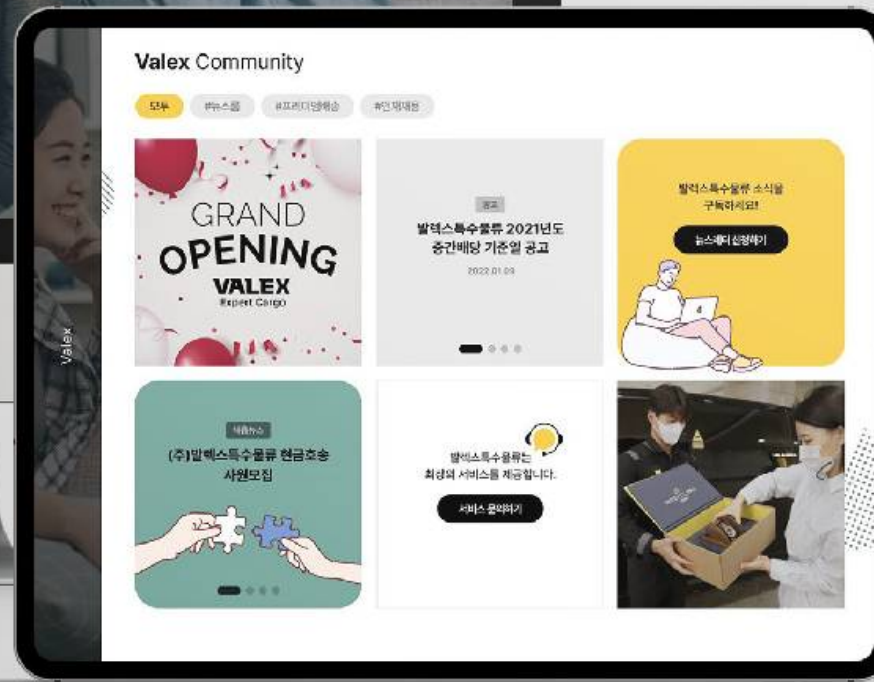

/ VALEX

- Website Development
- System Development
- Branding & Design
- Content Creation