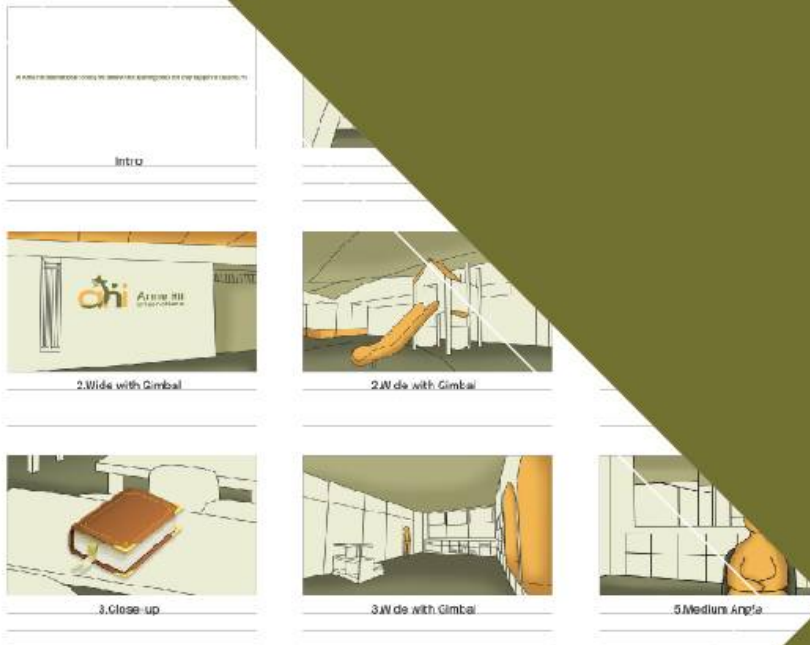

/ K-BIZ DAY

- KOL Casting
- Video Production & Photography
- Livestreaming

Anne Hill
International

/ AHIS

- Video Production & Scripting
- Creative & Conceptualization

VIDEO
STORYBOARD

/ CHLITINA

- Branding & Design
- Social Media & Media Buy
- Video Production
- Creative Campaign
- ePR
- KOL Casting