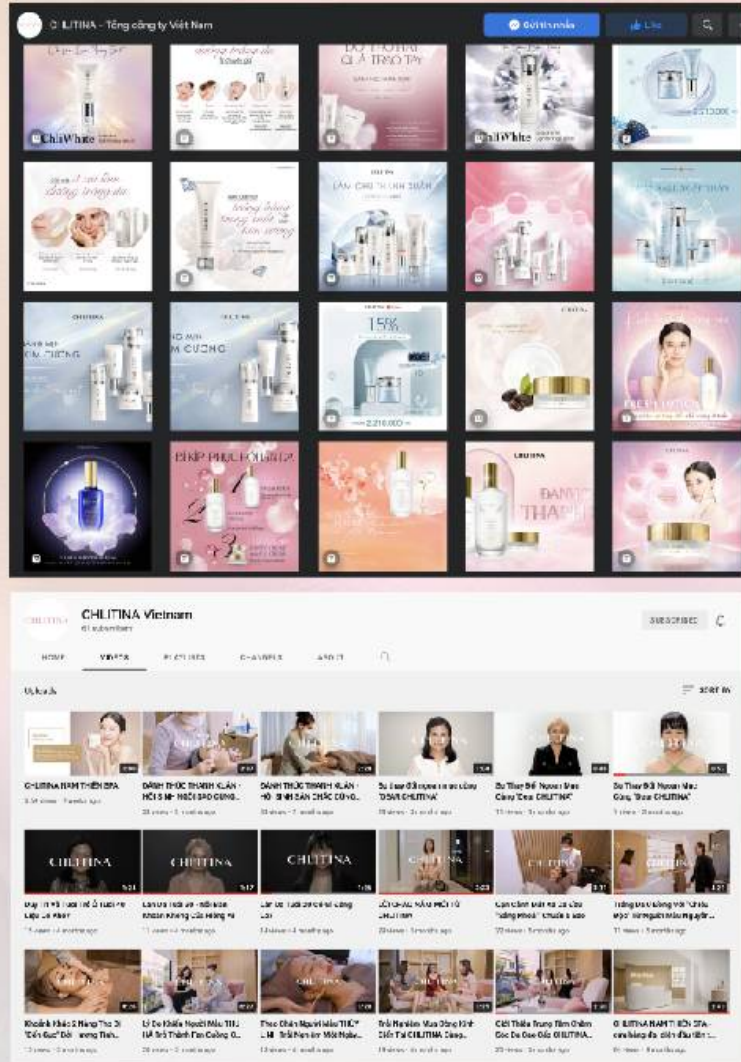

/ CHLITINA

- Branding & Design
- Social Media & Media Buy
- Video Production
- Creative Campaign
- ePR
- KOL Casting